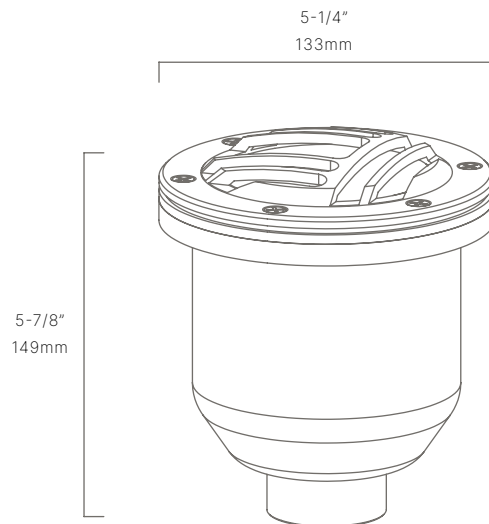

P. 760.931.2910

O. 2742 Loker Ave. W Carlsbad CA 92010

W. www.auroralight.com

MADE IN USA
WITH DOMESTIC & IMPORTED MATERIALS